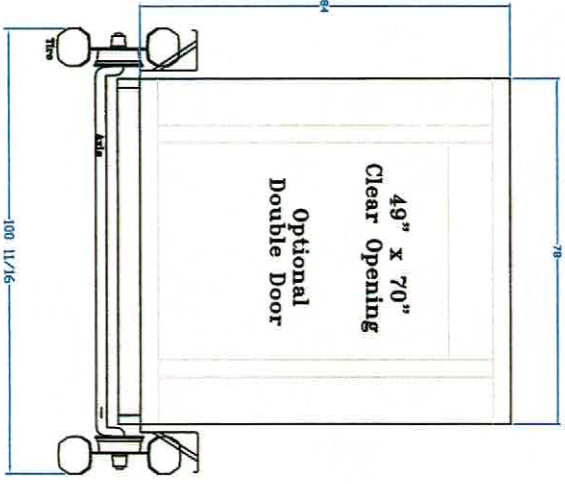

Transport Specifications

Front View

Single Door
49" x 70"
Clear Opening

Double Door
53" x 70"
Clear Opening

16" Rims
235 x 80R16 Tires
Two Axles @7,000 Lbs Each
Electric Actuated Brakes

Back up lights optional.
Audible Safety Back Up Alert or Strobe Optional.
When doors open,interior light comes on,fans go off.
When doors close,lights go out and fans come on.

2 5/16" Hitch Ball
Tongue WGT Max
- 1,500 Lbs
20,000 lb Sfty Chains

Polar Temp
Ice Merchandisers

Part Description:	7'x16' Dimensional
Drawing Number:	0002947
Drawn By:	C.S. / C.Mc
Date:	11/10/10
Scale:	None