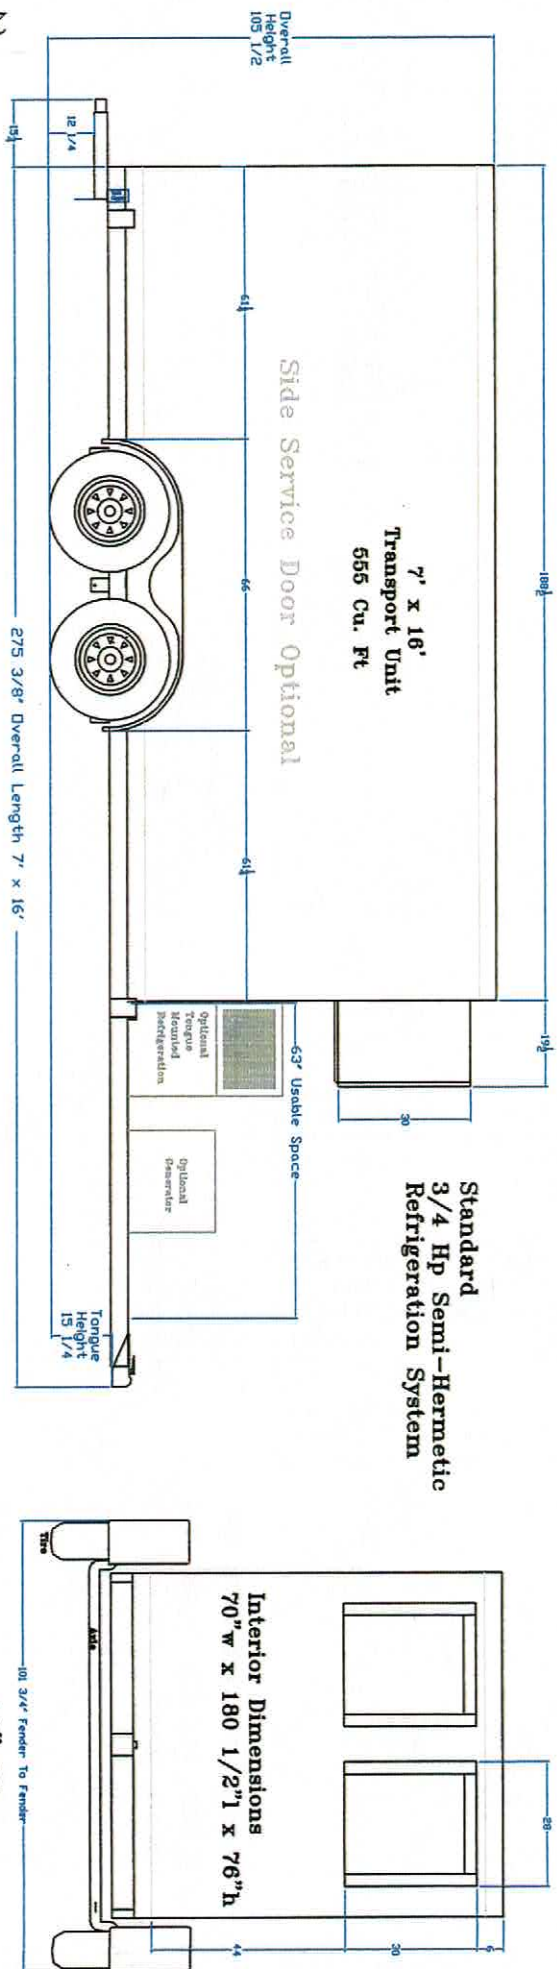

Transport Specifications

Front View

Single Door
49" x 70"
Clear Opening

Double Door
53" x 70"
Clear Opening

16" Rims
235 x 80R16 Tires
Two Axles @7,000 Lbs Each
Electric Actuated Brakes

Back up lights optional.
Audible Safety Back Up Alert or Strobe Optional.
When doors open,interior light comes on,fans go off.
When doors close,lights go out and fans come on.

2 5/16" Hitch Ball
Tongue WGT Max
- 1,500 Lbs
20,000 lb Sfty Chains

Polar Temp
Ice Merchandisers

Part Description:	7'x16' Dimensional
Drawing Number:	0002947
Drawn By:	C.S. / C.Mc
Date:	11/10/10
Scale:	None