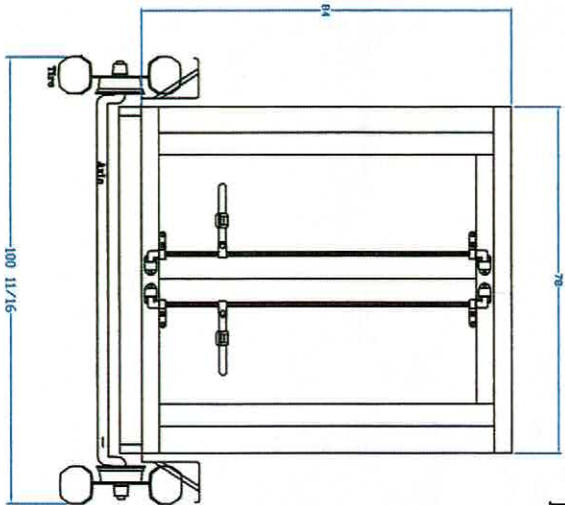

Transport Specifications

Front View

Single Door
49" x 70"
Clear Opening

Double Door
53" x 70"
Clear Opening

16" Rims
235 x 80R16 Tires
Two Axles @7,000 Lbs Each
Electric Actuated Brakes

Back up lights optional.
Audible Safety Back Up Alert or Strobe Optional.
When doors open,interior light comes on,fans go off.
When doors close,lights go out and fans come on.

2 5/16" Hitch Ball
Tongue WGT Max
- 1,500 Lbs
20,000 lb Sfty Chains

Polar Temp
Ice Merchandisers

Part Description:	7'x16' Dimensional
Drawing Number:	0002947
Drawn By:	C.S. / C.Mc
Date:	11/10/10
Scale:	None