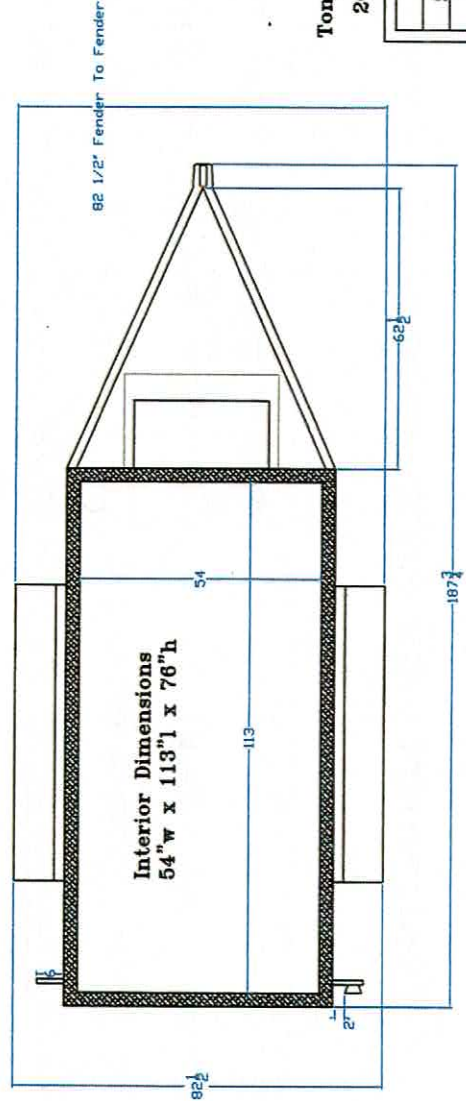

Transport Specifications

15" Rims
225x75 Tires
Two Axles @ 5,200 Lbs Each
Electric Actuated Brakes

Back up lights optional.
Audible Safety Back Up Alert or Strobe Optional.

When doors open, interior light comes on, fans go off.
When doors close, lights go out and fans come on.

2 5/16" Hitch Ball
Tongue WGT MAX- 1,400 LBS
20,000 Lb Safety Chains

Part Description:
5' x 10' Dimensional
Drawing Number:
0002945
Drawn By: C.S / C.Mc
Date: 2/16/11
Scale: None

Polar Temp
Ice Merchandisers