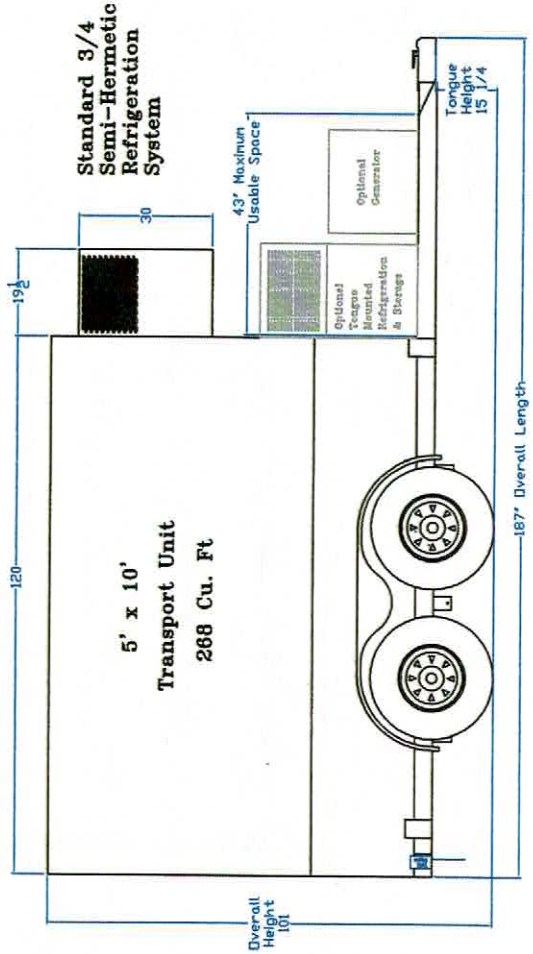

Transport Specifications

15" Rims
225x75 Tires
Two Axles @ 5,200 Lbs Each
Electric Actuated Brakes

Back up lights optional.
Audible Safety Back Up Alert or Strobe Optional.

When doors open, interior light comes on, fans go off.
When doors close, lights go out and fans come on.

2 5/16" Hitch Ball
Tongue WGT MAX- 1,400 LBS
20,000 Lb Safety Chains

Part Description:
5' x 10' Dimensional
Drawing Number:
0002945
Drawn By: C.S / C.Mc
Date: 2/16/11
Scale: None

Polar Temp
Ice Merchandisers