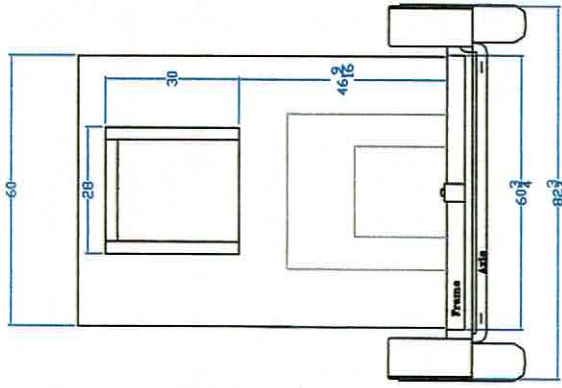

Transport Specifications

15" Rims
225x75 Tires
Two Axles @ 5,200 Lbs Each
Electric Actuated Brakes

Back up lights optional.
Audible Safety Back Up Alert or Strobe Optional.

When doors open, interior light comes on, fans go off.
When doors close, lights go out and fans come on.

2 5/16" Hitch Ball
Tongue WGT MAX- 1,400 LBS
20,000 Lb Safety Chains

Part Description:
5' x 10' Dimensional
Drawing Number:
0002945
Drawn By: C.S / C.Mc
Date: 2/16/11
Scale: None

Polar Temp
Ice Merchandisers