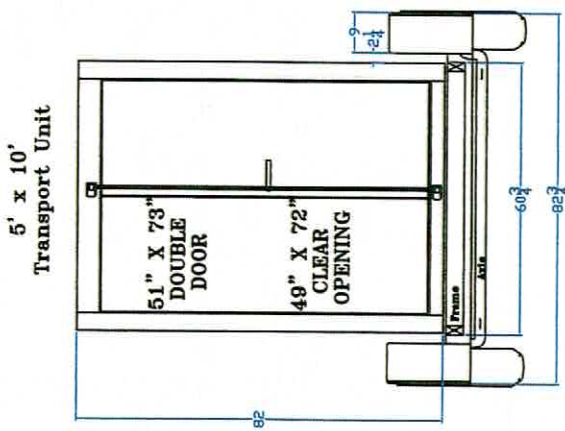

Transport Specifications

15" Rims
225x75 Tires
Two Axles @ 5,200 Lbs Each
Electric Actuated Brakes

Back up lights optional.
Audible Safety Back Up Alert or Strobe Optional.

When doors open, interior light comes on, fans go off.
When doors close, lights go out and fans come on.

2 5/16" Hitch Ball
Tongue WGT MAX- 1,400 LBS
20,000 Lb Safety Chains

Part Description:
5' x 10' Dimensional
Drawing Number:
0002945
Drawn By: C.S / C.Mc
Date: 2/16/11
Scale: None

Polar Temp
Ice Merchandisers